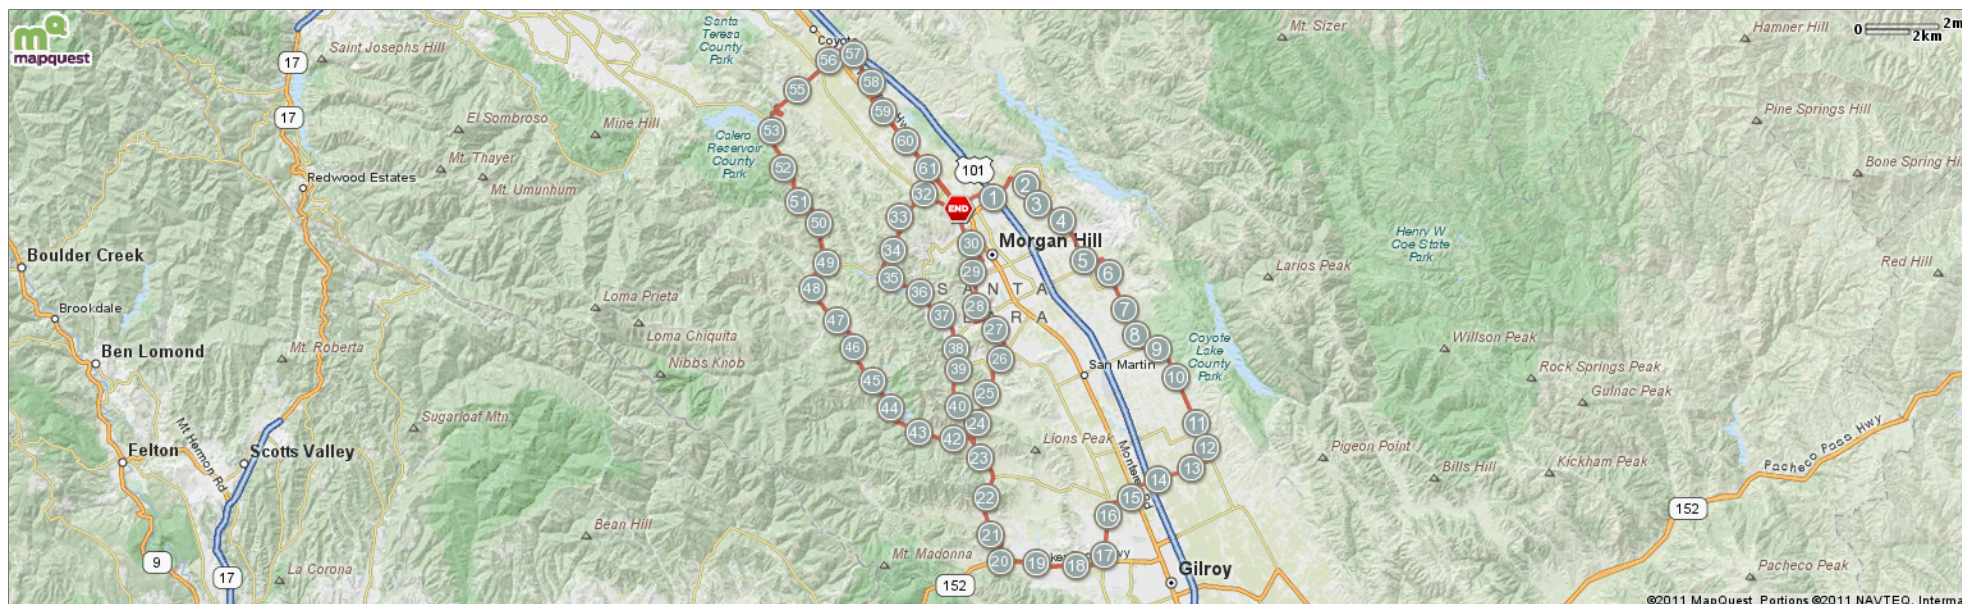

A ride mapped on 10/01/2011

Starts In Morgan Hill, California

62.06 miles

Description
100K 201