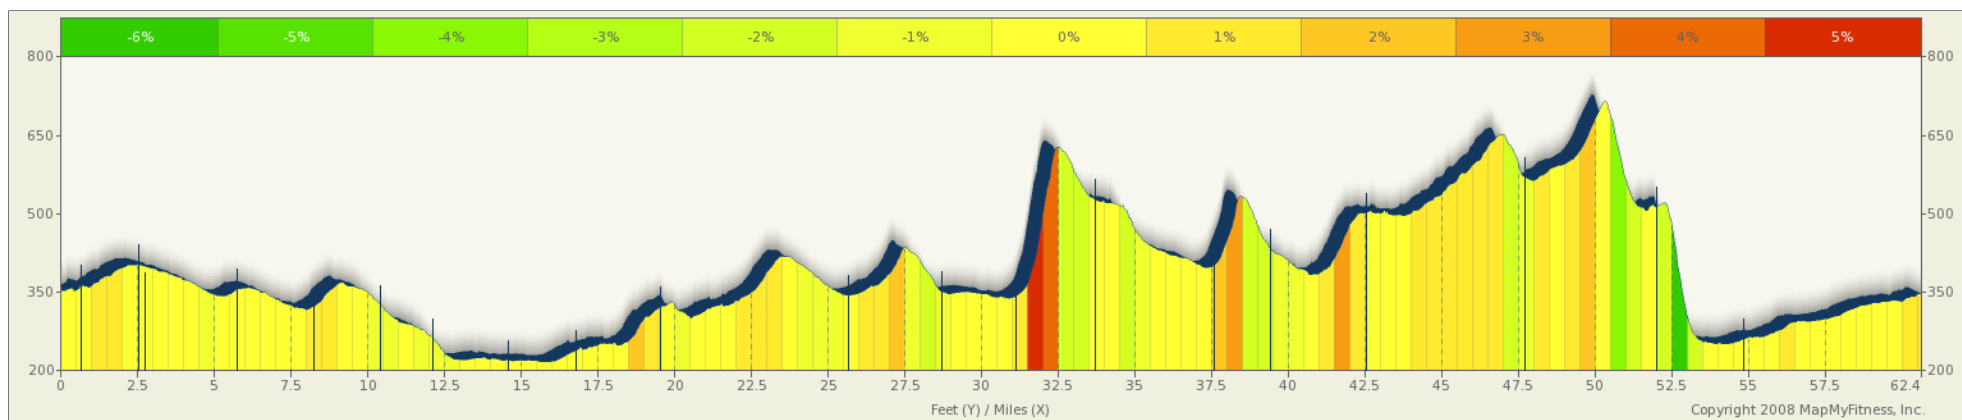

A ride mapped on 10/01/2011

Starts In Morgan Hill, California

62.06 miles

Description
100K 201