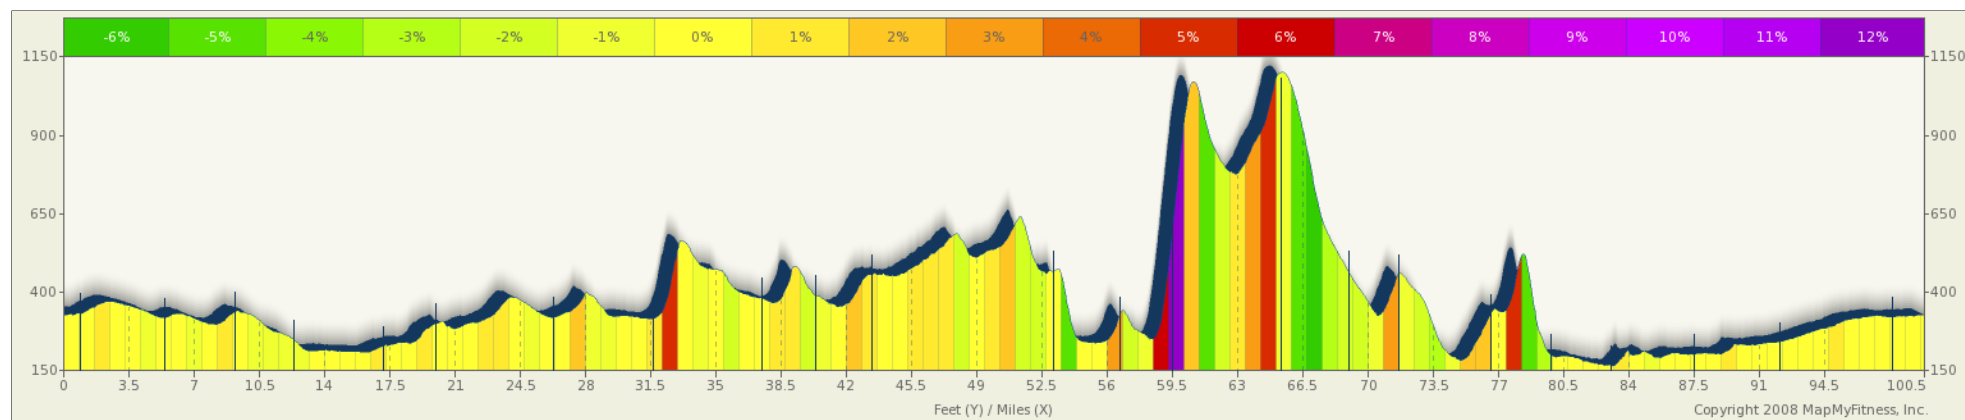

A ride mapped on 10/01/2011

Starts In Morgan Hill, California

100.01 miles

Description
100 mile full route 201