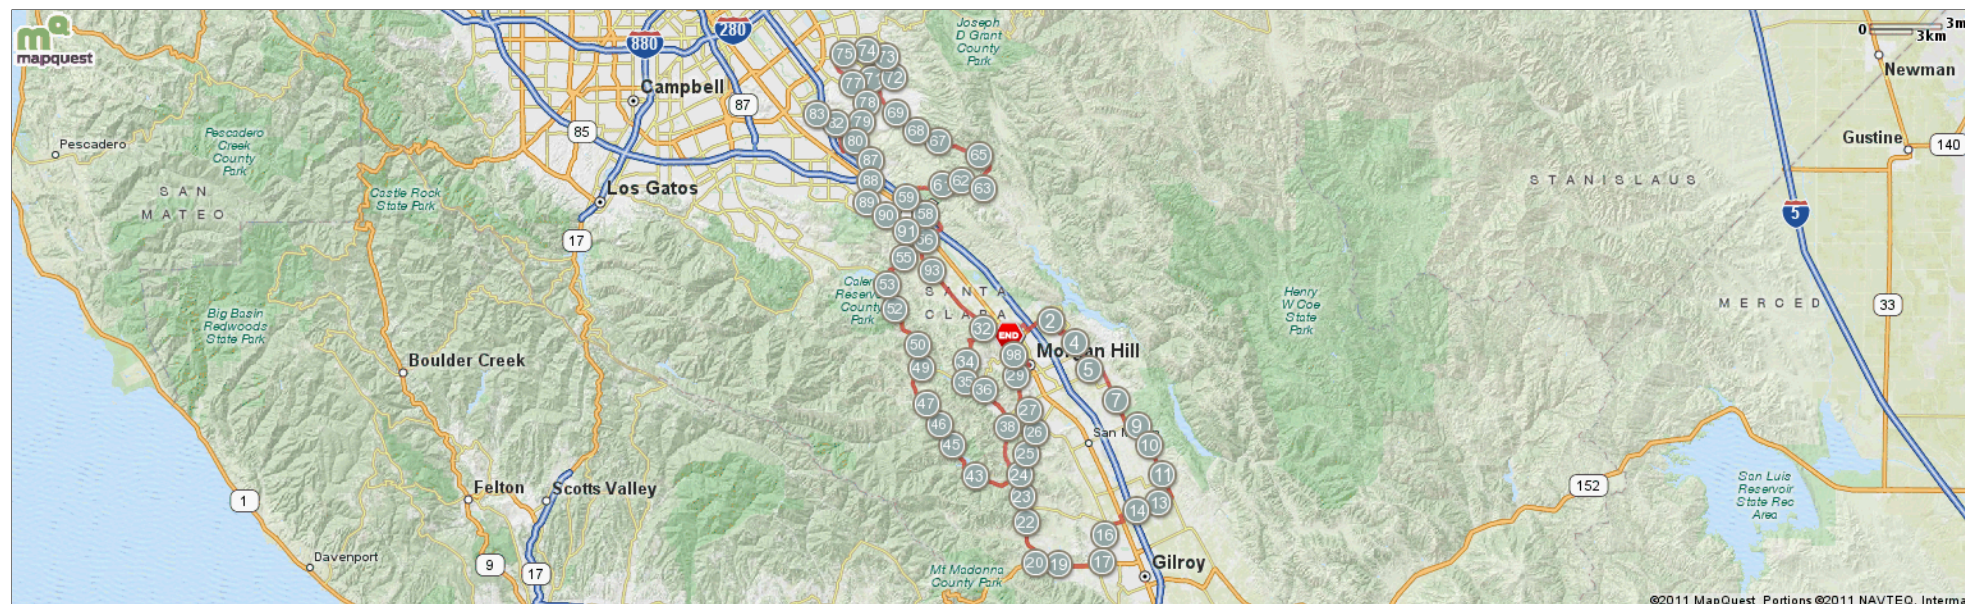

A ride mapped on 10/01/2011

Starts In Morgan Hill, California

100.01 miles

Description
100 mile full route 201